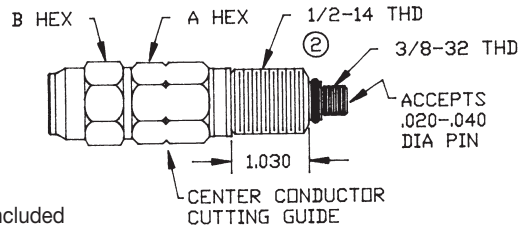

“K” Series
Two Piece Cable to Female
Bulkhead Adaptors

2 piece cable to "F" female adaptor capable of being secured in place for permanent mounting. Auto seize technology for enhanced cable seizure. Center conductor cutting guide is standard. Common hex size per connector with tapered back nut for consistent heat shrink application. Re-enterable and reusable.

© Conduit Nuts Included

Ordering Information

CABLE TYPE	CATALOG NUMBER	CENTER COND	CABLE OD	DIM A	DIM B	INNER PACK	OUTER PACK
P3 & T10	BI412FFK3	.092	.412	13/16	7/8	20	160
	BI500FFK3	.109	.500	1	1	20	160
	BI625FFK3	.137	.625	1	1	20	160
	BI750FFK3	.167	.750	1-1/8	1-1/8	16	128
	BI875FFK3	.194	.875	1-3/8	1-3/8	9	72
QR	BI1000FFK3	.220	1.000	1-1/2	1-1/2	9	72
	BI500FFQR	.117	.580	1	1	20	160
	BI540FFQR	.124	.610	1	1	20	80
	BI715FFQR	.166	.785	1-3/16	1-3/16	14	56
	BI860FFQR	.203	.960	1-1/2	1-1/2	9	72
TX	BI1125FFQR	.263	1.225	1-3/4	1-3/4	6	48
	BI565FFTX	.129	.565	1	1	20	160
	BI700FFTX	.163	.703	1-1/8	1-1/8	12	48
	BI840FFTX	.194	.840	1-3/8	1-3/8	9	36
MC²	BI1160FFTX	.269	1.160	1-3/4	1-3/4	6	24
	BI440FFMC2	.105	.450	1	1	20	160
	BI500FFMC2	.123	.510	1	1	20	160
	BI650FFMC2	.156	.640	1-1/8	1-1/8	16	128
	BI750FFMC2	.185	.760	1-1/8	1-1/8	16	128
P1	BI1000FFMC2	.248	1.015	1-1/2	1-1/2	9	72
	BI412FFK	.080	.412	13/16	7/8	20	160
	BI500FFK	.100	.500	1	1	20	160
	BI750FFK	.148	.750	1-1/8	1-1/8	16	128