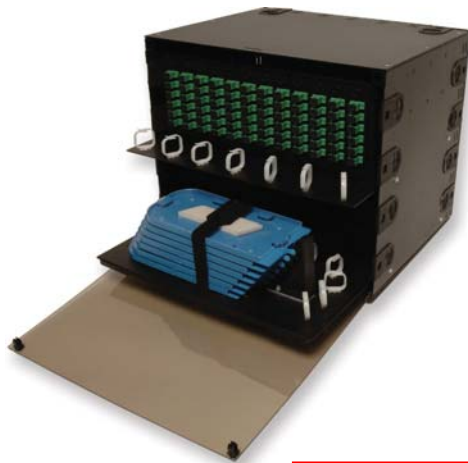

RACK MOUNT FIBER ENCLOSURES (con't)

Slide-Out Style Fiber Distribution Units

FRM-8.5RU-24X-TS

Stock ID	10-4546 (Black) 10-4545 (Off White)
Description	Rack Mount FDU 8.5RU in Height with 24 termination panel capacity and dual slide out master panel trays
Dimensions	14.88" H x 17" W x 14.0" D
Weight	19 lbs.
Material	.060" Powder Coated Aluminium
Capacity	(24) Panels
Splice Tray	(16) 2000-SSTA (8 trays on each Slide out Master Panel Tray)

RACK MOUNT FIBER ENCLOSURES

Slide-Out Style Combination Patch & Splice Distribution Units

FRM-4RU-4X-PS (Includes 1 splice tray)

Stock ID	10-5270 (Black) 10-2146 (Off White)
Description	Rack Mount FDU 4RU in with 4 termination panel capacity and separate splice tray compartment with dual slide out master panel and splice trays
Dimensions	7.0" H x 17" W x 14.0" D
Weight	15 lbs.
Material	.060" Powder Coated Aluminum
Capacity	(4) Panels
Splice Tray	(2) 4048-SSTP

FRM-8.5RU-12X-PS (Includes 1 splice tray)

Stock ID	10-8584 (Black) 10-8585 (Off White)
Description	Rack Mount FDU 8.5RU in Height with 12 termination panel capacity and separate dual slide out master panel and splice trays
Dimensions	14.88" H x 17" W x 14.0" D
Weight	19 lbs.
Material	.060" Powder Coated Aluminum
Capacity	(12) Panels
Splice Tray	(8) 4048-SSTP