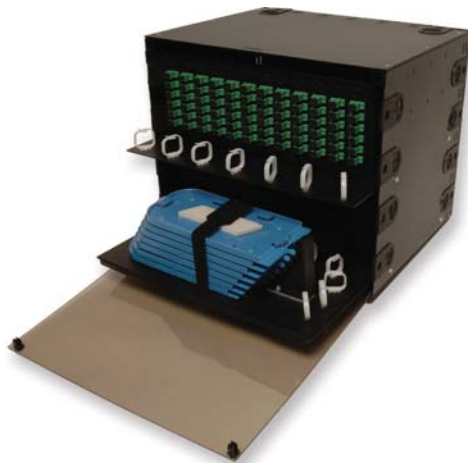

#### FRM-8.5RU-24X-TS

<b>Stock ID</b>	10-4546 (Black) 10-4545 (Off White)
<b>Description</b>	Rack Mount FDU 8.5RU in Height with 24 termination panel capacity and dual slide out master panel trays
<b>Dimensions</b>	14.88" H x 17" W x 14.0" D
<b>Weight</b>	19 lbs.
<b>Material</b>	.060" Powder Coated Aluminium
<b>Capacity</b>	(24) Panels
<b>Splice Tray</b>	(16) 2000-SSTA (8 trays on each Slide out Master Panel Tray)

#### FRM-4RU-4X-PS (Includes 1 splice tray)

<b>Stock ID</b>	10-5270 (Black) 10-2146 (Off White)
<b>Description</b>	Rack Mount FDU 4RU in with 4 termination panel capacity and separate splice tray compartment with dual slide out master panel and splice trays
<b>Dimensions</b>	7.0" H x 17" W x 14.0" D
<b>Weight</b>	15 lbs.
<b>Material</b>	.060" Powder Coated Aluminum
<b>Capacity</b>	(4) Panels
<b>Splice Tray</b>	(2) 4048-SSTP