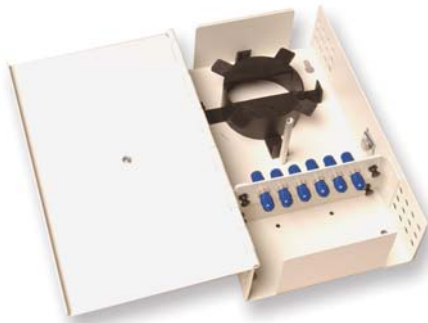

WALL MOUNT FIBER ENCLOSURES

Standard Single Outer Door Fiber Distribution Units

FF-Mini-WM12

Stock ID	10-5818 (Black) 10-2661 (Off White)
Description	Wall mount single outer door compact distribution unit with 2 termination panel capacity
Dimensions	10" H x 6" W x 2.5" D
Weight	5 lbs.
Material	16 GA Powder Coated Steel
Capacity	(2) Panels
Splice Tray	(1) 1120-SSTA

FF-FOH (Splice Only)

Stock ID	70914K (Off White Only)
Description	Wall mount single outer door compact distribution unit with 2 termination panel capacity
Dimensions	10" H x 6" W x 2.5" D
Weight	5 lbs.
Material	18 GA Powder Coated Steel
Splice Tray	(1) 1120-SSTA

FWM012XLC

Stock ID	10-2012 (Black) 10-2730 (Off White)
Description	Wall mount single outer door distribution unit with inner network compartment security door and 2 termination panel capacity
Dimensions	10.2" H x 12" W x 3.5" D
Weight	8 lbs.
Material	18 GA Powder Coated Steel
Capacity	(2) Panels
Splice Tray	(2) 1120-SSTA

FWM024XLC

Stock ID	10-1914 (Black) 10-2714 (Off White)
Description	Wall mount single outer door distribution unit with inner network compartment security door and 4 termination panel capacity
Dimensions	12" H x 12" W x 3.5" D
Weight	9 lbs.
Material	18 GA Powder Coated Steel
Capacity	(4) Panels
Splice Tray	(4) 1120-SSTA