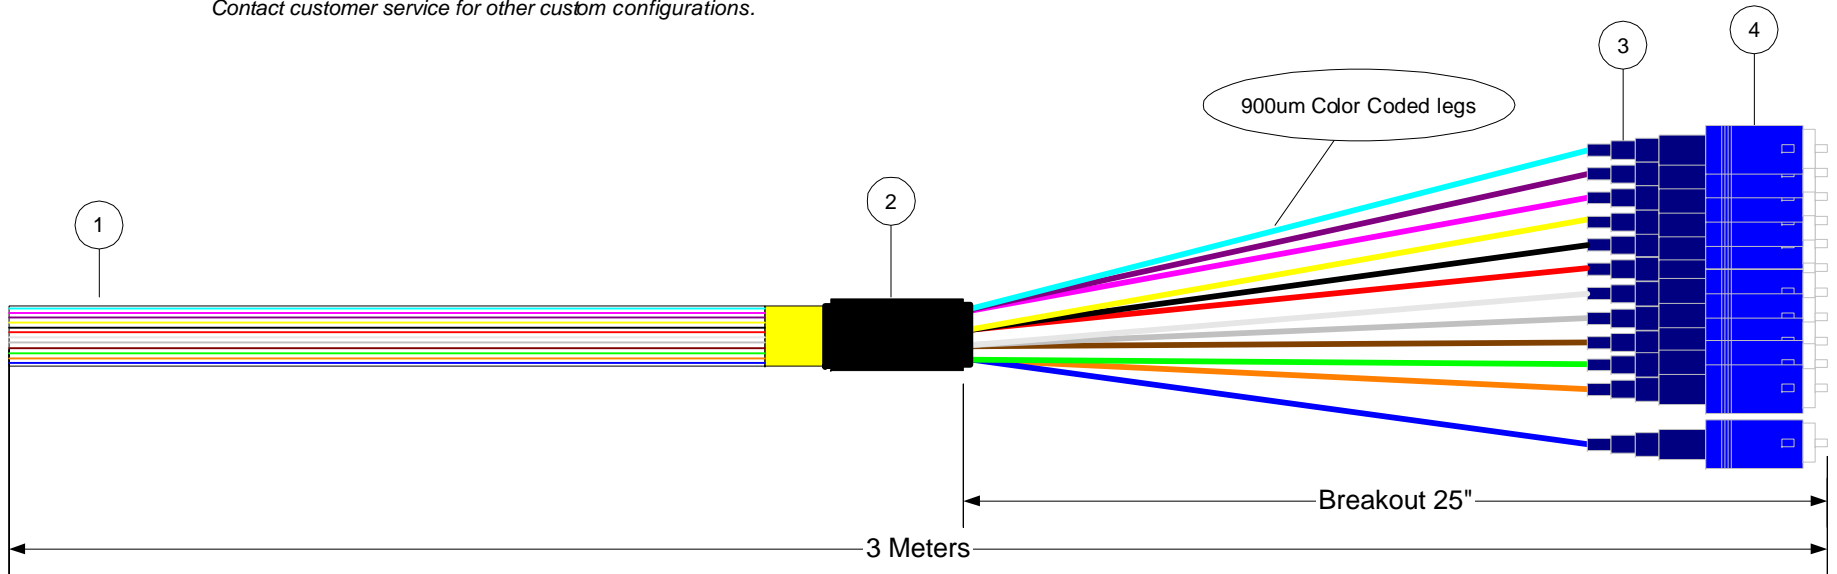

**Ordering Information**

**Performance Specifications:**

Singlemode  
 Insertion Loss <= 0.3dB  
 Backreflection <= -55dB (-65 APC)

Multimode  
 Insertion Loss <=0.4dB  
 Backreflection <=-25dB

Contact customer service for other custom configurations.

Sample Bill of Material:

| ITEM | QTY.    | PART NO.   | DESCRIPTION                    |
|------|---------|------------|--------------------------------|
| 1    | 3 Meter | RB00-TSB12 | SM Bare Ribbon 12 Strand       |
| 2    | 1       | RIB-FAN-12 | 12 Fiber Fan-out Kit           |
| 3    | 12      | BOOT-SC1-9 | Boot SC 900um                  |
| 4    | 12      | FC-SCSM    | SC UPC Epoxy Pdish Blue Shroud |

|  |          |          |        |
|--|----------|----------|--------|
| Frederick Fiber Optics Inc.<br>9639 Doctor Perry Rd 10N, Ijamsville MD 21754 |          |          |        |
| TITLE  |          |          |        |
| RibbonPigtailFanout.vsd  |          |          |        |
| DESCRIPTION  |          |          |        |
| <b>12 Fiber Ribbon Fanout SC / Pigtail 3 Meters</b>                          |          |          |        |
| SCALE  | DRAWN BY | REVISED  | PAGE   |
| NONE   | AFEEZER  | 7/2/2008 | 1 OF 1 |