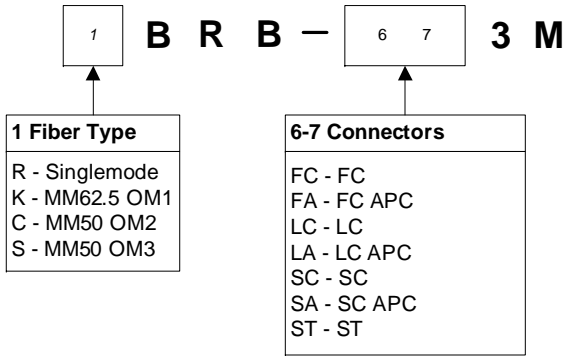

**Ordering Information**

**Performance Specifications:**

Singlemode  
 Insertion Loss <= 0.3dB  
 Backreflection <= -55dB (-65 APC)

Multimode  
 Insertion Loss <=0.4dB  
 Backreflection <=-25dB

Contact customer service for other custom configurations.

Sample Bill of Material:

| ITEM | QTY.    | PART NO.   | DESCRIPTION                    |
|------|---------|------------|--------------------------------|
| 1    | 3 Meter | RB00-TSB12 | SM Bare Ribbon 12 Strand       |
| 2    | 1       | RIB-FAN-12 | 12 Fiber Fan-out Kit           |
| 3    | 12      | BOOT-SC1-9 | Boot SC 900um                  |
| 4    | 12      | FC-SCSM    | SC UPC Epoxy Pdish Blue Shroud |

|  |          |          |        |
|--|----------|----------|--------|
| Frederick Fiber Optics Inc.<br>9639 Doctor Perry Rd 10N, Ijamsville MD 21754 |          |          |        |
| TITLE  |          |          |        |
| RibbonPigtailFanout.vsd  |          |          |        |
| DESCRIPTION  |          |          |        |
| <b>12 Fiber Ribbon Fanout SC / Pigtail 3 Meters</b>                          |          |          |        |
| SCALE  | DRAWN BY | REVISED  | PAGE   |
| NONE   | AFEEZER  | 7/2/2008 | 1 OF 1 |