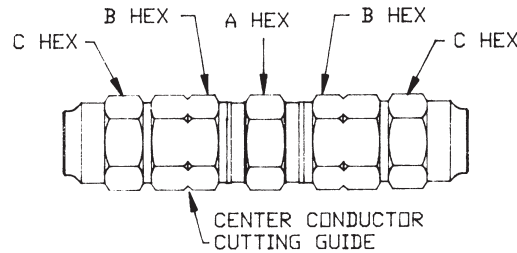

“W” & “G” Series  
Three Piece Splices

Connectors to join two identical cables together. Auto seize technology incorporated in both connector ends assures best possible connection. Three piece design allows visual inspection of connector and cable during installation. Common hex size per connector with tapered back nut for consistent heat shrink application. Connectors are re-enterable and reusable with integrated center conductor cutting guide.

For more information or to place an order, please contact Supply Solutions at 866-978-7759.

PDF courtesy of Thomas & Betts.

Ordering Information

CABLE TYPE	CATALOG NUMBER	CENTER COND	CABLE OD	DIMENSIONS			INNER PACK	OUTER PACK
				A	B	C		
<b>P3 &amp; T10</b>	SFI412W3	.092	.412	15/16	15/16	15/16	25	100
	<b>SFI500W3</b>	<b>.109</b>	<b>.500</b>	<b>1</b>	<b>1</b>	<b>1</b>	<b>20</b>	<b>80</b>
	SFI625W3	.137	.625	1-1/8	1-1/8	1-1/8	16	64
	SFI750W3	.167	.750	1-3/16	1-3/16	1-3/16	14	56
	SFI875W3	.194	.875	1-1/2	1-1/2	1-1/2	9	36
<b>QR</b>	SFI1000W3	.220	1.000	1-3/4	1-3/4	1-3/4	6	24
	SFI540QRG	.124	.610	1-1/8	1-1/8	1-1/8	16	64
	SFI715QRG	.166	.785	1-3/16	1-3/16	1-3/16	9	36
	SFI860QRG	.203	.960	1-1/2	1-1/2	1-1/2	9	36
<b>TX</b>	SFI1125QRG	.263	1.225	1-3/4	1-3/4	1-3/4	6	24
	SFI565TX	.129	.565	1-1/8	1-1/8	1-1/8	16	64
	SFI700TX	.163	.703	1-3/16	1-3/16	1-3/16	14	56
<b>MC<sup>2</sup></b>	SFI840TX	.194	.840	1-1/2	1-1/2	1-1/2	9	36
	SFI440MC2	.105	.450	15/16	15/16	15/16	25	100
	SFI500MC2	.123	.510	1	1	1	20	80
	SFI650MC2	.156	.640	1-1/8	1-1/8	1-1/8	16	64
	SFI750MC2	.185	.760	1-3/16	1-3/16	1-3/16	9	36
<b>P1</b>	SFI1000MC2	.248	1.015	1-3/4	1-3/4	1-3/4	6	24
	SFI412W	.080	.412	15/16	15/16	15/16	25	100
	SFI500W	.100	.500	1	1	1	20	80
	SFI750W	.148	.750	1-3/16	1-3/16	1-3/16	14	56
<b>P2</b>	SFI1000W	.193	1.000	1-3/4	1-3/4	1-3/4	6	24
	SFI412W2	.092	.412	15/16	15/16	15/16	25	100
	SFI500W2	.111	.500	1	1	1	20	80
	SFI750W2	.169	.750	1-3/16	1-3/16	1-3/16	14	56