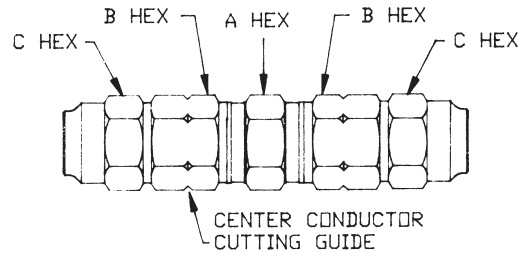

“W” & “G” Series  
Three Piece Splices

Connectors to join two identical cables together. Auto seize technology incorporated in both connector ends assures best possible connection. Three piece design allows visual inspection of connector and cable during installation. Common hex size per connector with tapered back nut for consistent heat shrink application. Connectors are re-enterable and reusable with integrated center conductor cutting guide.

For more information or to place an order, please contact Supply Solutions at 866-978-7759.

PDF courtesy of Thomas & Betts.

Ordering Information

CABLE TYPE	CATALOG NUMBER	CENTER COND	CABLE OD	DIMENSIONS			INNER PACK	OUTER PACK
				A	B	C		
<b>P3 &amp; T10</b>	SFI412W3	.092	.412	15/16	15/16	15/16	25	100
	SFI500W3	.109	.500	1	1	1	20	80
	SFI625W3	.137	.625	1-1/8	1-1/8	1-1/8	16	64
	SFI750W3	.167	.750	1-3/16	1-3/16	1-3/16	14	56
	SFI875W3	.194	.875	1-1/2	1-1/2	1-1/2	9	36
	SFI1000W3	.220	1.000	1-3/4	1-3/4	1-3/4	6	24
<b>QR</b>	<b>SFI540QRG</b>	<b>.124</b>	<b>.610</b>	<b>1-1/8</b>	<b>1-1/8</b>	<b>1-1/8</b>	<b>16</b>	<b>64</b>
	SFI715QRG	.166	.785	1-3/16	1-3/16	1-3/16	9	36
	SFI860QRG	.203	.960	1-1/2	1-1/2	1-1/2	9	36
<b>TX</b>	SFI1125QRG	.263	1.225	1-3/4	1-3/4	1-3/4	6	24
	SFI565TX	.129	.565	1-1/8	1-1/8	1-1/8	16	64
	SFI700TX	.163	.703	1-3/16	1-3/16	1-3/16	14	56
<b>MC<sup>2</sup></b>	SFI840TX	.194	.840	1-1/2	1-1/2	1-1/2	9	36
	SFI440MC2	.105	.450	15/16	15/16	15/16	25	100
	SFI500MC2	.123	.510	1	1	1	20	80
	SFI650MC2	.156	.640	1-1/8	1-1/8	1-1/8	16	64
	SFI750MC2	.185	.760	1-3/16	1-3/16	1-3/16	9	36
<b>P1</b>	SFI1000MC2	.248	1.015	1-3/4	1-3/4	1-3/4	6	24
	SFI412W	.080	.412	15/16	15/16	15/16	25	100
	SFI500W	.100	.500	1	1	1	20	80
	SFI750W	.148	.750	1-3/16	1-3/16	1-3/16	14	56
<b>P2</b>	SFI1000W	.193	1.000	1-3/4	1-3/4	1-3/4	6	24
	SFI412W2	.092	.412	15/16	15/16	15/16	25	100
	SFI500W2	.111	.500	1	1	1	20	80
	SFI750W2	.169	.750	1-3/16	1-3/16	1-3/16	14	56