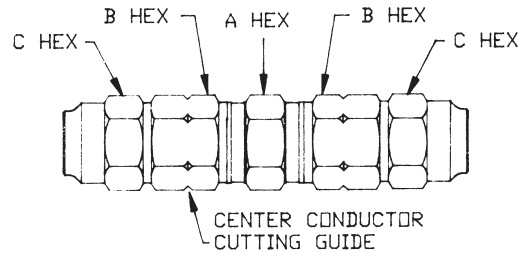

“W” & “G” Series  
Three Piece Splices

Connectors to join two identical cables together. Auto seize technology incorporated in both connector ends assures best possible connection. Three piece design allows visual inspection of connector and cable during installation. Common hex size per connector with tapered back nut for consistent heat shrink application. Connectors are re-enterable and reusable with integrated center conductor cutting guide.

For more information or to place an order, please contact Supply Solutions at 866-978-7759.

PDF courtesy of Thomas & Betts.

Ordering Information

CABLE TYPE	CATALOG NUMBER	CENTER COND	CABLE OD	DIMENSIONS			INNER PACK	OUTER PACK
				A	B	C		
<b>P3 &amp; T10</b>	SFI412W3	.092	.412	15/16	15/16	15/16	25	100
	SFI500W3	.109	.500	1	1	1	20	80
	SFI625W3	.137	.625	1-1/8	1-1/8	1-1/8	16	64
	SFI750W3	.167	.750	1-3/16	1-3/16	1-3/16	14	56
	<b>SFI875W3</b>	<b>.194</b>	<b>.875</b>	<b>1-1/2</b>	<b>1-1/2</b>	<b>1-1/2</b>	<b>9</b>	<b>36</b>
SFI1000W3	.220	1.000	1-3/4	1-3/4	1-3/4	6	24	
<b>QR</b>	SFI540QRG	.124	.610	1-1/8	1-1/8	1-1/8	16	64
	SFI715QRG	.166	.785	1-3/16	1-3/16	1-3/16	9	36
	SFI860QRG	.203	.960	1-1/2	1-1/2	1-1/2	9	36
	SFI1125QRG	.263	1.225	1-3/4	1-3/4	1-3/4	6	24
<b>TX</b>	SFI565TX	.129	.565	1-1/8	1-1/8	1-1/8	16	64
	SFI700TX	.163	.703	1-3/16	1-3/16	1-3/16	14	56
	SFI840TX	.194	.840	1-1/2	1-1/2	1-1/2	9	36
<b>MC<sup>2</sup></b>	SFI440MC2	.105	.450	15/16	15/16	15/16	25	100
	SFI500MC2	.123	.510	1	1	1	20	80
	SFI650MC2	.156	.640	1-1/8	1-1/8	1-1/8	16	64
	SFI750MC2	.185	.760	1-3/16	1-3/16	1-3/16	9	36
	SFI1000MC2	.248	1.015	1-3/4	1-3/4	1-3/4	6	24
<b>P1</b>	SFI412W	.080	.412	15/16	15/16	15/16	25	100
	SFI500W	.100	.500	1	1	1	20	80
	SFI750W	.148	.750	1-3/16	1-3/16	1-3/16	14	56
	SFI1000W	.193	1.000	1-3/4	1-3/4	1-3/4	6	24
<b>P2</b>	SFI412W2	.092	.412	15/16	15/16	15/16	25	100
	SFI500W2	.111	.500	1	1	1	20	80
	SFI750W2	.169	.750	1-3/16	1-3/16	1-3/16	14	56